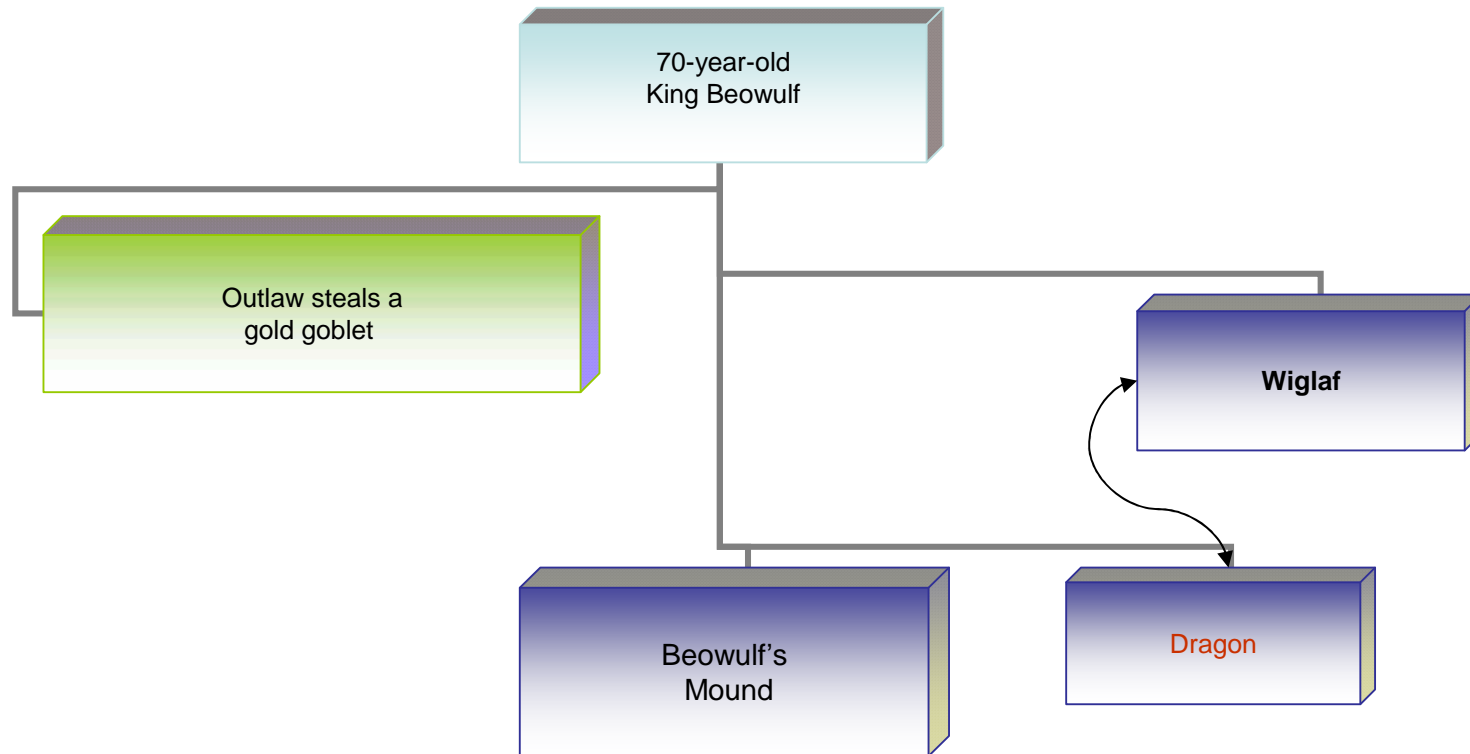

Blade of the King

A Film by William Blesch

MAGELLAN

Beowulf

Nephew of King Hygelac

Slayer of

Grendel

Grendel's mother

The Fire Dragon

Nine sea monsters

Scyld Scefing

A mythical figure

The founder of the tribe of the Scyldings long before Beowulf's story begins

His **ship funeral** early in the poem is a significant ritual to echo Beowulf's funeral at the end.

Plot Chart: The Rise of the Hero (1)

Plot Chart: The Fall of the Hero (2)

Outline

- Prologue: The Rise of the Danish Nation
- Heorot is attacked.
- The hero comes to Heorot.
- Feast at Heorot
- The fight with Grendel
- Celebration at Heorot
- Another attack
- Kbeowulf fights Grendel's mother
- Another celebration at Heorot
- Beowulf Returns Home
- The Dragon wakes
- Beowulf attacks the Dragon
- Beowulf's funeral

Map

Zealand: An Island in Baltic Sea
(between Demark and Sweden) and
Geatland
Geats and **Danes**

The Swords

Unferth lends his sword,
Hrunting, to Beowulf to kill
Grendel's mother

Naegling - Beowulf's sword
ineffectively used against the
dragon