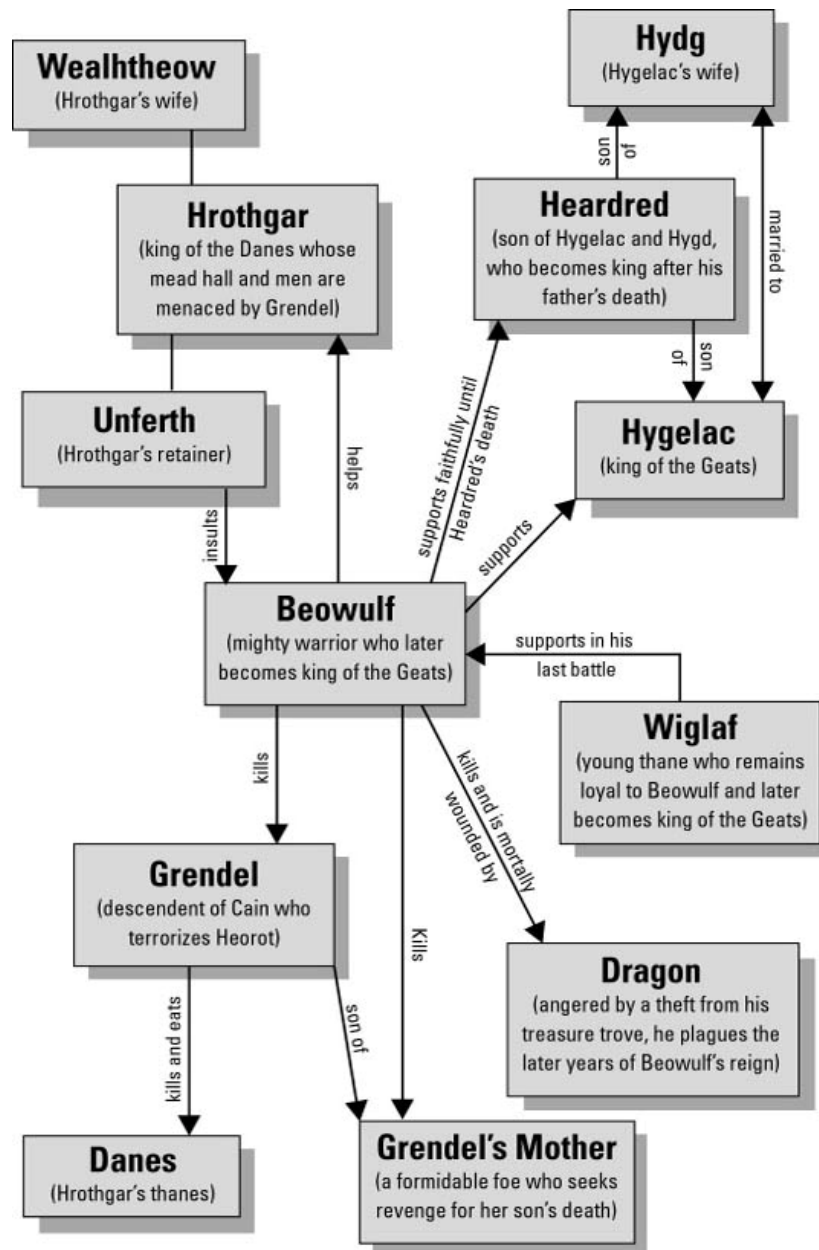

An epic made by an **anonymous** Christian writer in the first **half of the 8th** century (or the 10th century)

The **lone survivor** of a genre of Old English long epics

The poem is **English** in language and origin but also deals with the **Germanic forebears**

Blade of the King

A Film by William Blesch

MAGELLAN

Beowulf

Nephew of King Hygelac

Slayer of

Grendel

Grendel's mother

The Fire Dragon

Nine sea monsters

Scyld Scefing

A mythical figure

The founder of the tribe of the Scyldings long before Beowulf's story begins

His **ship funeral** early in the poem is a significant ritual to echo Beowulf's funeral at the end.

Plot Chart: The Rise of the Hero (1)

Plot Chart: The Fall of the Hero (2)

Outline

- Prologue: The Rise of the Danish Nation
- Heorot is attacked.
- The hero comes to Heorot.
- Feast at Heorot
- The fight with Grendel
- Celebration at Heorot
- Another attack
- Kbeowulf fights Grendel's mother
- Another celebration at Heorot
- Beowulf Returns Home
- The Dragon wakes
- Beowulf attacks the Dragon
- Beowulf's funeral