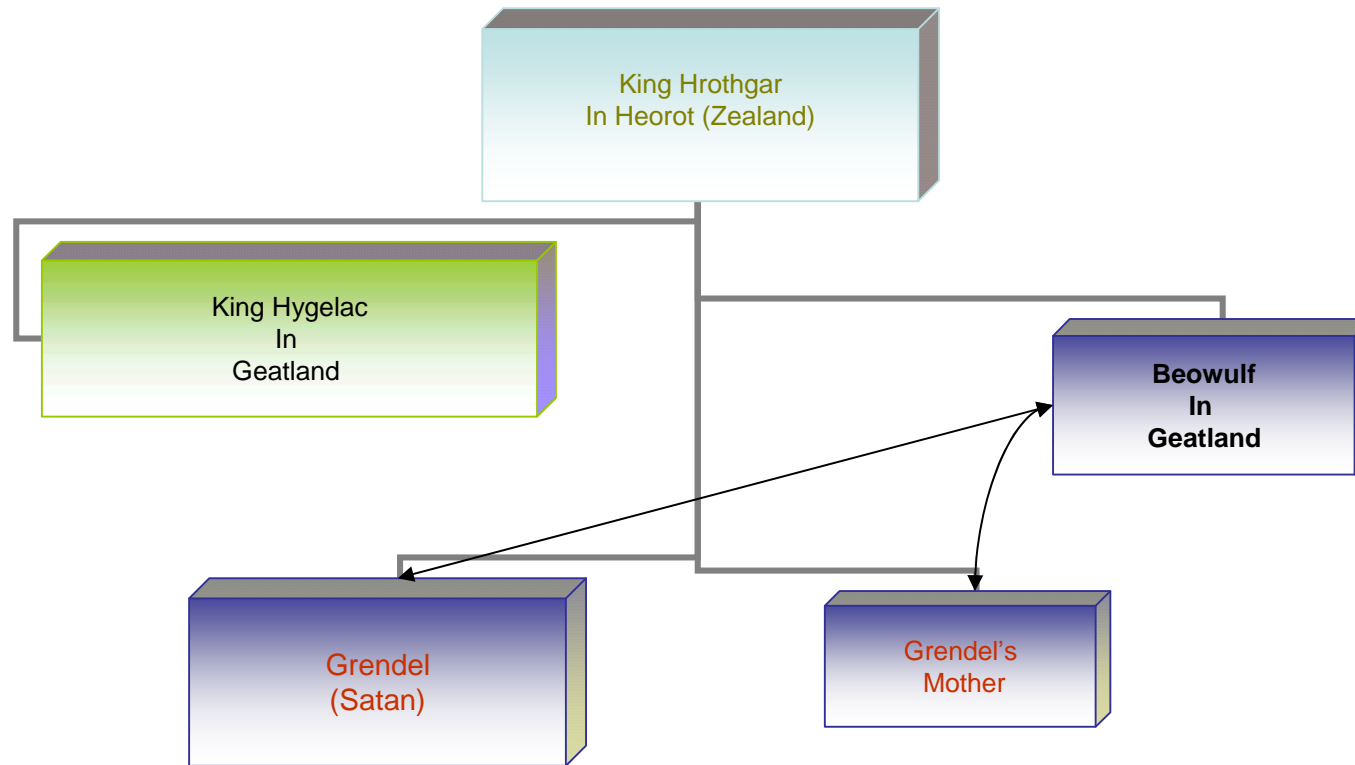

Blade of the King

A Film by William Blesch

MAGELLAN

Beowulf

Nephew of King Hygelac

Slayer of

Grendel

Grendel's mother

The Fire Dragon

Nine sea monsters

Scyld Scefing

A mythical figure

The founder of the tribe of the Scyldings long before Beowulf's story begins

His **ship funeral** early in the poem is a significant ritual to echo Beowulf's funeral at the end.

Plot Chart: The Rise of the Hero (1)

Plot Chart: The Fall of the Hero (2)

Outline

- Prologue: The Rise of the Danish Nation
- Heorot is attacked.
- The hero comes to Heorot.
- Feast at Heorot
- The fight with Grendel
- Celebration at Heorot
- Another attack
- Kbeowulf fights Grendel's mother
- Another celebration at Heorot
- Beowulf Returns Home
- The Dragon wakes
- Beowulf attacks the Dragon
- Beowulf's funeral

Map

Zealand: An Island in Baltic Sea
(between Demark and Sweden) and
Geatland
Geats and **Danes**

The Swords

Unferth lends his sword,
Hrunting, to Beowulf to kill
Grendel's mother

Naegling - Beowulf's sword
ineffectively used against the
dragon